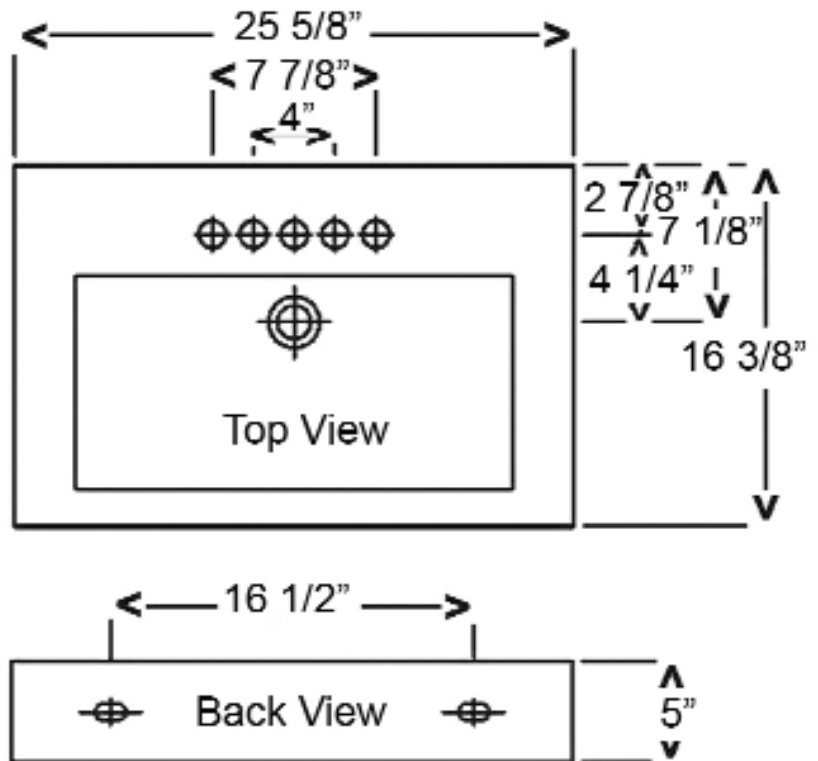

SONJA BASIN

Cat. No.
4-57X

W: 25 5/8"
 D: 16 3/8"
 Above Counter Height: 5"
 Flange: Flush w/ basin

Features:

- ▶ Made of Fine Fire Clay for Durability
- ▶ Chip and stain resistant
- ▶ Back is not Glazed
- ▶ Available with 1, 2 or 3 Holes
- ▶ Overflow in front

Colors:

WH White

Meets or exceeds the following specifications: ASME 112.19.9M (and 19.6M) for fine Fire Clay fixtures.

***Please do NOT drill hole without template or actual product.**

Interior Dimensions:

Basin Interior: 20" x 10"
 Basin Depth: 2 3/4"
 Deck Size: 5"
 Spout hole: 1 3/8" for 8" & 1-hole, 1 1/8" for 4"

Dimensions of fixture are nominal and may vary within the range of tolerances established by ANSI Standard A112.19.2. Dimensions and specifications subject to change without notice.